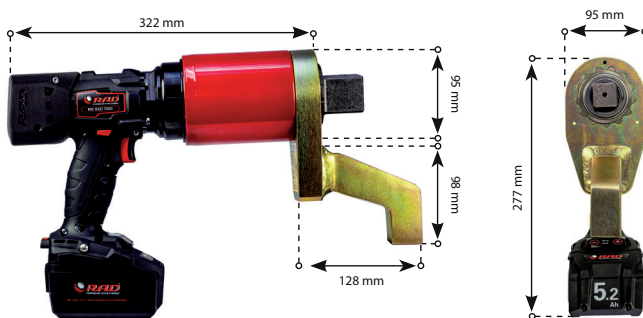

DIMENSIONS IN MM

TOOL KIT INCLUDING

- MB-RAD 7000
- Standard reaction arm (PN: 25286)
- Two retaining rings (PN: 21455)
- Two batteries with quick charger
  1 x Lithium-ion 18V/5.2Amp
  1 x Lithium-ion 18V/8.0Amp
- Safety instructions on USB stick
- Weatherproof storage case
- Calibration certificate
- Usermanual
- Tool handle (26674).