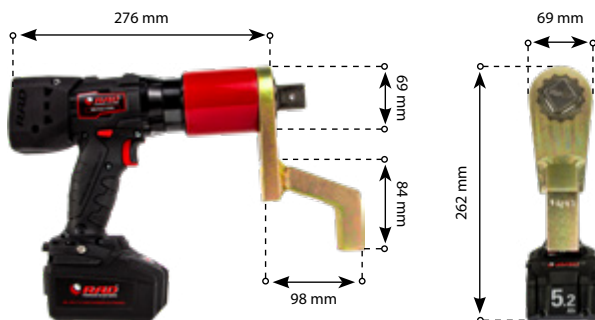

## SPECIFICATIONS

- **TORQUE RANGE:** 200 - 2.000 Nm
- **SPEED:** 6 RPM
- **WEIGHT:** 4,3 Kg with battery, excluding reaction arm and impact socket
- **SQUARE DRIVE:** 1 inch square drive
- **BATTERY:** Two 18V Li-ion batteries 5.2 Ah/93 Wh
- **NOISE LEVEL:** Maximum 65 dB
- **TORQUE SETTING:** Steps of 1 Nm
- **REPEATABILITY ON SAME JOINT\*:** +/- 3%.

## SUITABLE REACTION ARMS

Standard

PN: 14213

Deep socket

PN: 18480

Double ended

PN: 19094

Blank

PN: 17888

Double ended blank

PN: 19093

Safety sliding

PN: 25242

## DIMENSIONS IN MM